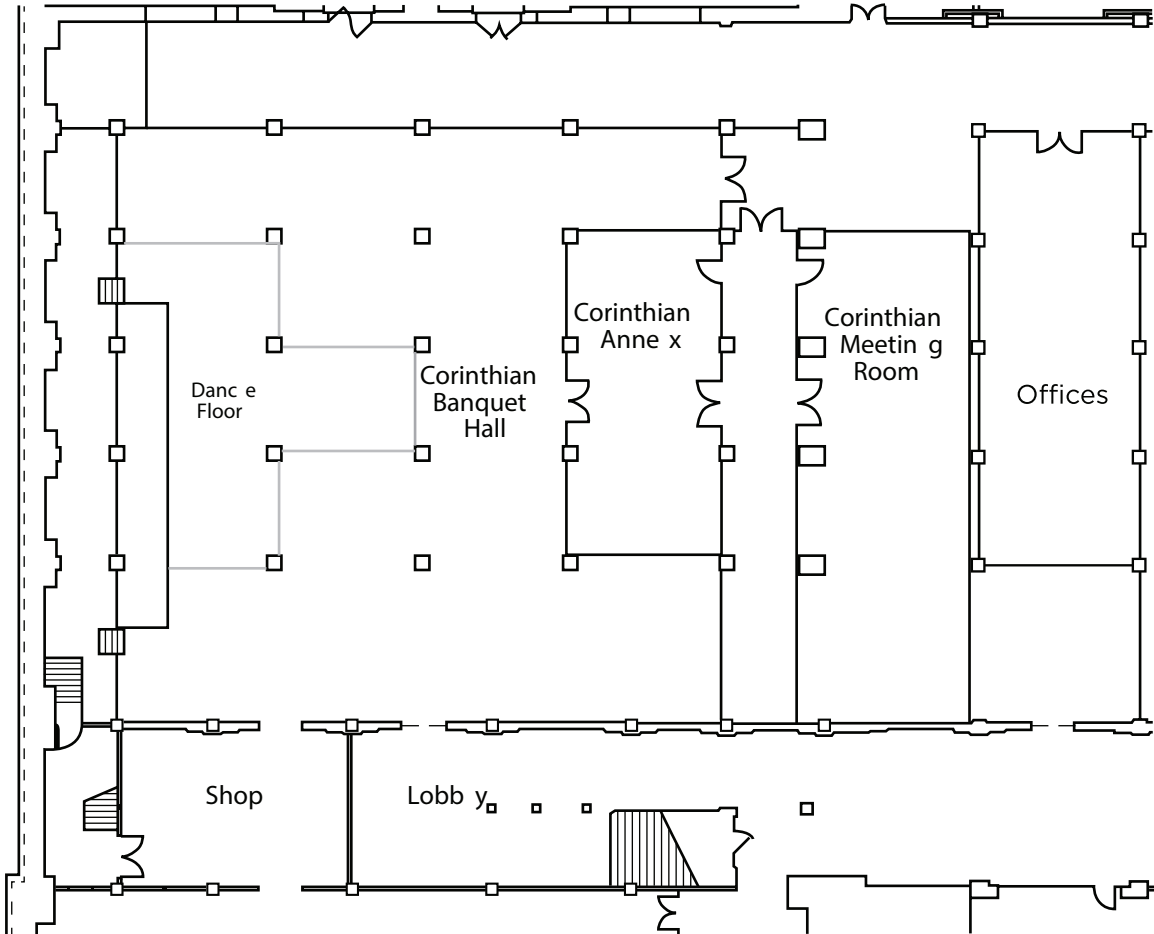

The Deco Lounge:

An open area ideal for pre-show gatherings or as an added feature, it is most commonly used as the perfect setting for your reception for up to 100 guests.

The Crowne Room:

A private room for more intimate gatherings of up to 75 guests, complete with private restroom and bar!

The Corinthian Annex (47' x 21') and The Corinthian Meeting Room (70' x 22'):

Newly renovated spaces ideal for use with the Corinthian Hall, or used separately as private pre-show reception sites, meeting areas or breakout spaces during larger functions. Both rooms include a pull down screen for presentation.

2nd and 3rd Floor Lobbies:

Either lobby is ideal for a pre-show reception, or day time meeting space if you are looking for something a little different! Each space highlights the unique stained glass only found in the Murat Centre.

MEETING SPACE SPECIFICATIONS

Old National Centre

Egyptian Room
with dinner and casino setups

MEETING SPACE SPECIFICATIONS

Old National Centre

Corinthian Hall I

MEETING SPACE SPECIFICATIONS

Old National Centre