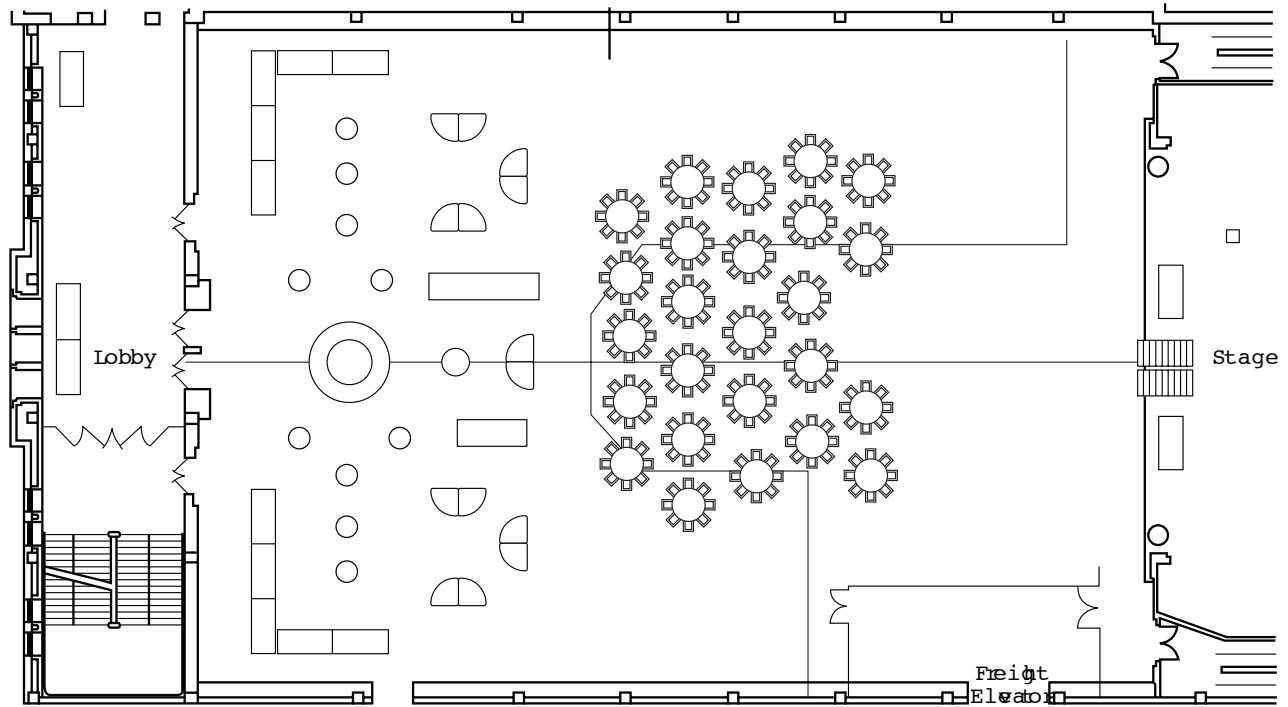

MEETING SPACE SPECIFICATIONS

Old National Centre