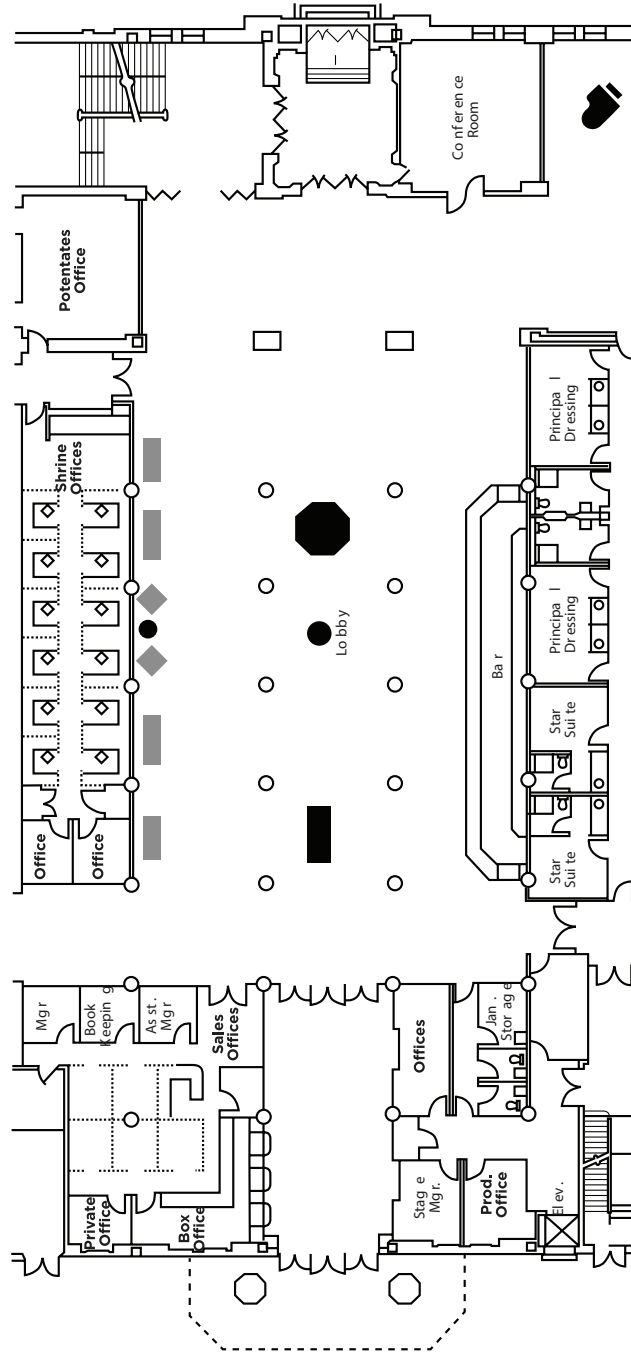

The Deluxe (85' x 82'):

Deluxe is a beautiful mid-sized room! Because of its size and Victorian Elegance, Deluxe can be used creatively for almost any type of event, but especially popular for wedding receptions and holiday parties of up to 300 guests!

The Corinthian Annex (47' x 21') and The Corinthian Meeting Room (70' x 22'):

Newly renovated spaces ideal for use with the Corinthian Hall, or used separately as private pre-show reception sites, meeting areas or breakout spaces during larger functions. Both rooms include a pull down screen for presentation.

2nd and 3rd Floor Lobbies:

Either lobby is ideal for a pre-show reception, or day time meeting space if you are looking for something a little different! Each space highlights the unique stained glass only found in the Murat Centre.

MEETING SPACE SPECIFICATIONS

Old National Centre

Egyptian Room
with dinner and casino setups

MEETING SPACE SPECIFICATIONS

Old National Centre

Corinthian Hall I

MEETING SPACE SPECIFICATIONS

Old National Centre